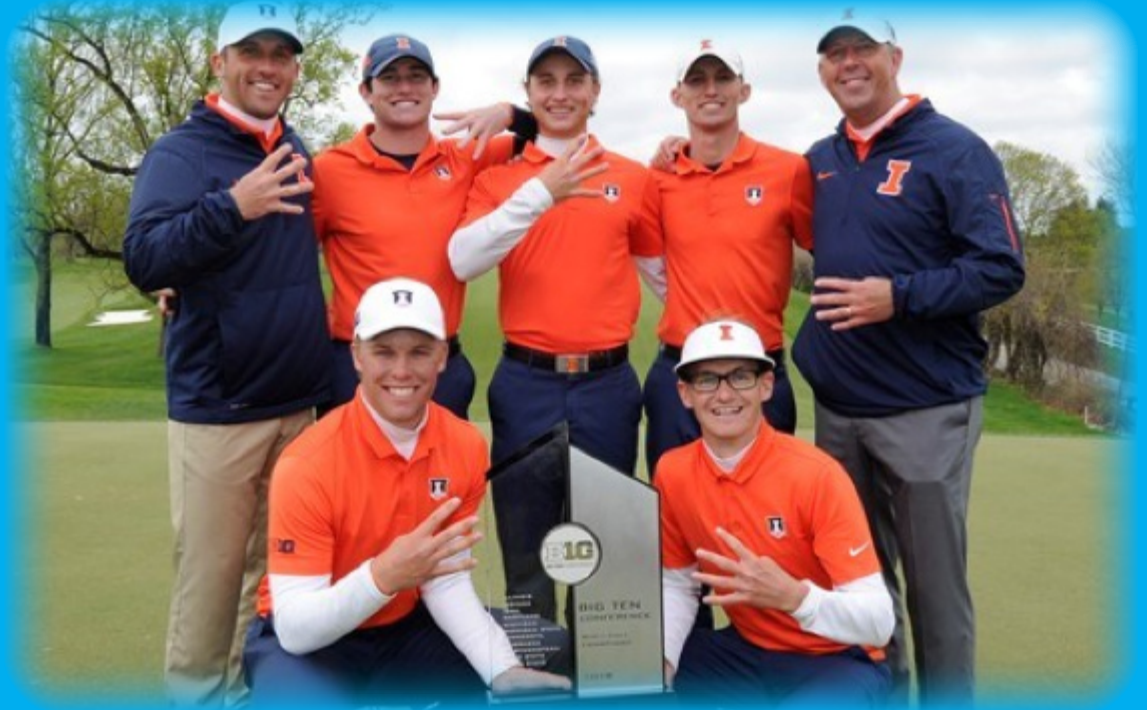

Szokol 1st-time winner • Ziehm in Key West • Course Guide

ILLINOIS GOLFER

DIGITAL EDITION

MAY 2018

Big Ten champion Nick Hardy

**Four straight
for Illinois men**

The Buzz

Furtney makes Four-Ball semi

Remember this name: **Megan Furtney**.

A junior at St. Charles North who lives in South Elgin, registers for tournaments from Chicago, and is already committed to Duke University, Furtney and teammate **Erica Shepherd** of Greenwood, Ind., made it to the semifinals of the recent U.S. Women's Amateur Four-Ball Championship at El Caballero Country Club in Tarzana, Calif.